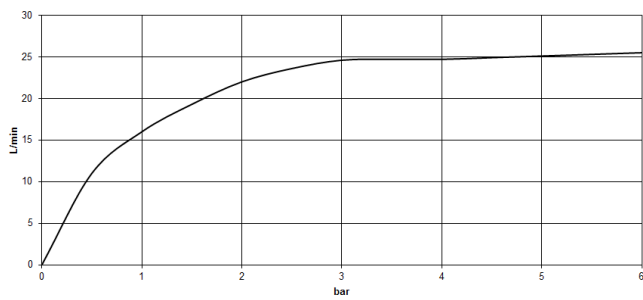

CL.1

25 863 705

mm [inches]

**Flow rate chart**

**Codes & Standards**

ASME  
A112.18.1/CSA  
B125.1

California Energy  
Commission  
(CEC)

CL.1 Single-lever bath mixer with stand pipe for free-standing assembly with hand shower set - Chrome