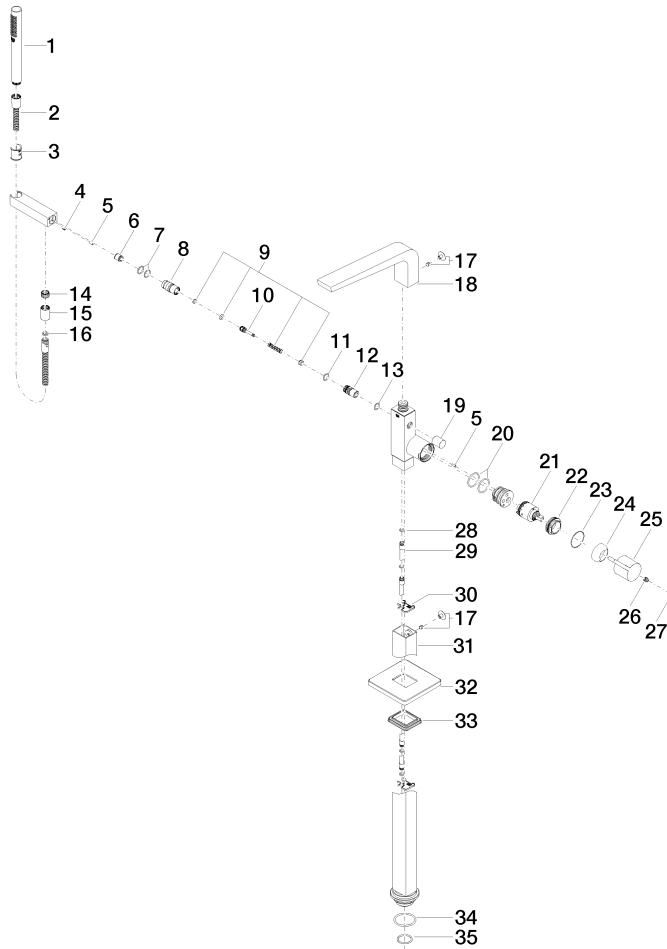

CL.1 Single-lever bath mixer with stand pipe for free-standing assembly with hand shower set - Chrome

CL.1

25 863 705

CL.1 Single-lever bath mixer with stand pipe for free-standing assembly with hand shower set - Chrome

CL.1

25 863 705

Spare parts list

No.	Item Number	Name	Quantity used	Delivery time
1	90 12 11 140 30-00	shower	1	10
2	90 30 02 072 00-00	Metal shower hose 1/2" x 3/8" x 1250 mm - Chrome	1	10
3	09 18 40 118 90	sleeve	1	2
4	09 31 11 058 90	pin	1	2
5	09 31 11 040 90	pin	3	2
6	90 23 01 141 00 90	back-flow preventer	1	2
7	90 14 10 010 00 90	seal	2	2
8	09 24 03 130-00	nipple	1	10
9	90 16 02 023 00 90	spring	1	2
10	09 31 09 094 20-00	pull-rod	1	10
11	90 14 10 055 00 90	seal	1	2
12	09 21 34 080-00	nipple	1	10
13	90 14 10 033 00 90	seal	1	2
14	09 24 03 069 90	nipple	1	2
15	90 21 02 069 00-00	cover	1	10
16	90 14 20 026 00 90	seal	1	2
17	04 31 20 034 00 90	plug	2	2
18	90 11 70 008 00-00	spout	1	10
19	09 20 71 031-00	handle	1	10
20	09 14 10 148 90	seal	2	2
21	90 15 05 039 00 90	cartridge	1	2
22	09 24 04 298 90	nut	1	2
23	09 14 10 037 90	seal	1	2
24	09 28 30 036-00	cover	1	10
25	09 20 67 014-00	handle	1	10
26	90 31 11 030 00 90	pin	1	2
27	90 31 20 087 00-00	plug	1	10
28	09 14 10 139 90	seal	2	2
29	04 28 22 025 00 90	connection	2	2
30	09 20 93 051 90	holder	2	2
31	04 28 22 024 00-00	pipe	1	10
32	09 27 71 011-00	rosette	1	10
33	09 14 03 107 90	seal	1	2
34	09 14 10 084 90	seal	1	2
35	09 14 10 018 90	seal	1	2