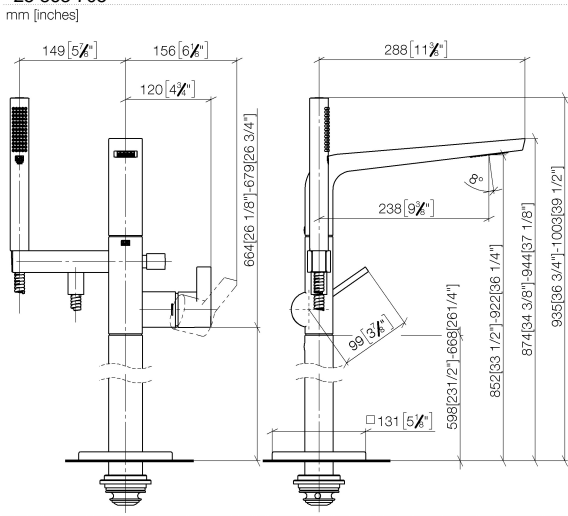

**CL.1 Single-lever bath mixer with stand pipe for free-standing assembly with hand shower set - Chrome**

CL.1

25 863 705

- 238mm projection
- rectangular spray pattern with 55 individual jets
- max. spout flow rate 24.6 l/min
- Hand shower: COMPACT RAIN, max. flow rate 6.8 l/min (at 3 bar)
- bar-type hand shower with anti-scale system
- wall bracket
- automatic bath/shower diverter
- total height 935 - 1005 mm
- stand pipe height 598 - 668 mm
- height up to aerator 852 – 922 mm
- push-on rosette 131 x 131 mm
- metal shower hose 1250mm with integrated anti-twist protection

- Concealed floor mounting -** 35 949 970-90
- max. recess depth 150 mm
  - min. recess depth 80 mm

**CL.1 Single-lever bath mixer with stand pipe for free-standing assembly with hand shower set - Chrome**

CL.1

25 863 705

mm [inches]

**Flow rate chart**

**Codes & Standards**

ASME  
A112.18.1/CSA  
B125.1

California Energy  
Commission  
(CEC)

CL.1 Single-lever bath mixer with stand pipe for free-standing assembly with hand shower set - Chrome